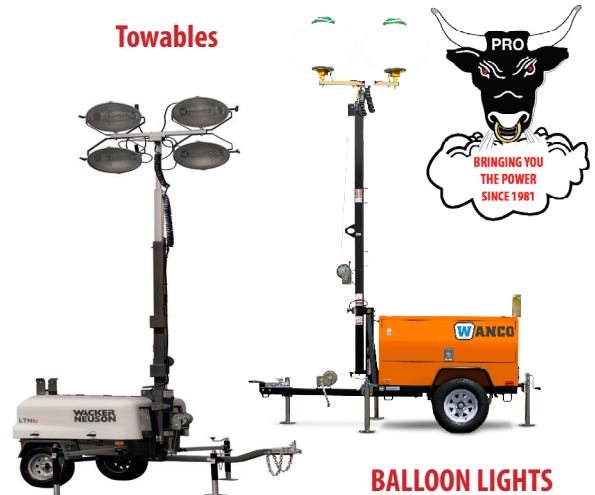

Electrical Distribution Centers and Power Cords Available

LIGHTING PORTABLE & TOWABLE

PORTABLES
Light Stand Single 500 W
Light Stand Double 1000 W
CEP 5304 Single 1000 W
CEP 5322 Double 2000 W
TOWABLES
Wacker/Multiquip 4000 Watt with 6 KW Generators

Portables

Towables

BALLOON LIGHTS

LTN 6

*Replacement Halogen Bulbs Sold Separately